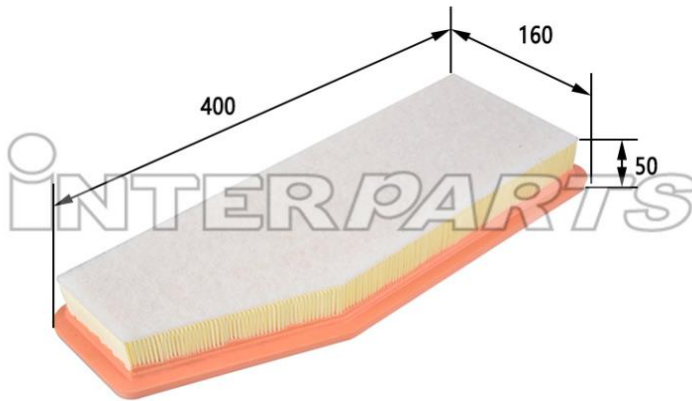

FEB, 2023

IPA-P600

SPECIFICATION

FILTER TYPE
AIR FILTER

DIMENSIONS

A	400.0 mm
B	160.0 mm
C	50.0 mm

CROSS-REFERENCE

CHRYSLER	68320315AB
FRAM	CA12372