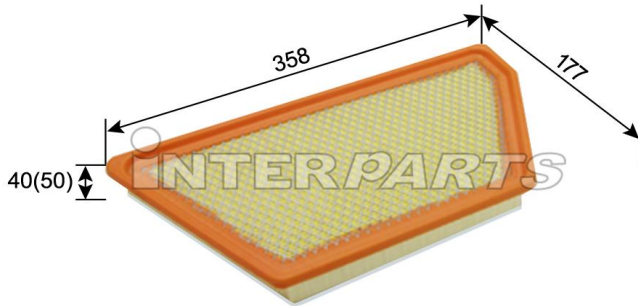

Dec , 2018

IPA-P535

SPECIFICATION

FILTER TYPE
AIR FILTER

DIMENSIONS

A	177.0 mm
B	358.0 mm
C	50.0 mm

CROSS-REFERENCE

GM 23458700