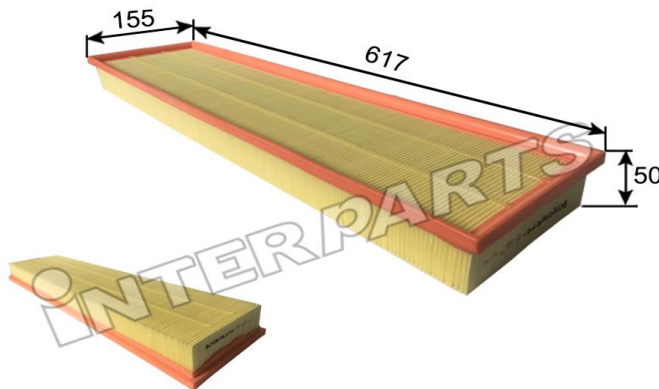

Apr , 2019

IPA-P541

SPECIFICATION

FILTER TYPE
AIR FILTER

DIMENSIONS

A	617.0 mm
B	155.0 mm
C	50.0 mm

CROSS-REFERENCE

PORSCHE **99111013070**